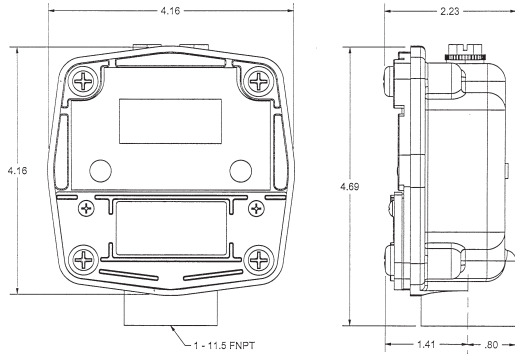

## Electronic Choice - Local & Remote

(Dimensions can vary by model.)

### Local Model

Length inches (mm)	Height inches (mm)	Width inches (mm)
2.23 (57)	4.69 (119)	4.16 (106)

### Remote Model

Length* inches (mm)	Height † inches (mm)	Width* inches (mm)
2.21 (56)	4.67 (119)	5.75 (146)

\* Includes Mounting Bracket  
 † Includes Strain Relief