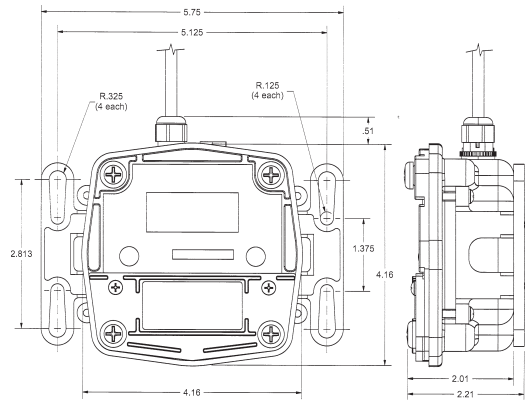

## Electronic Choice - Local & Remote

(Dimensions can vary by model.)

### Local Model

Length inches (mm)	Height inches (mm)	Width inches (mm)
2.23 (57)	4.69 (119)	4.16 (106)

### Remote Model

Length* inches (mm)	Height † inches (mm)	Width* inches (mm)
2.21 (56)	4.67 (119)	5.75 (146)

\* Includes Mounting Bracket  
 † Includes Strain Relief